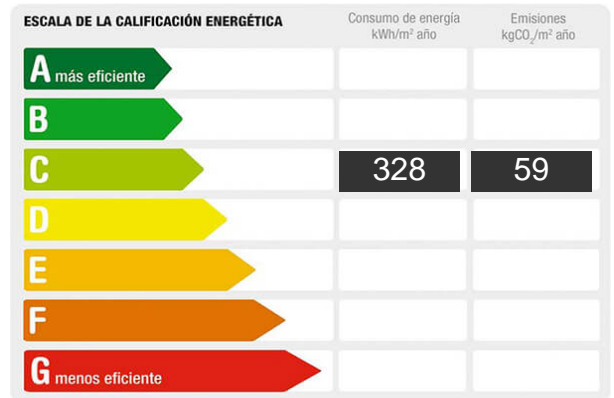

Sqm built: 90 **Floor:** stoneware **Living area:** 85
Hot water: individual **Toilets:** 1 **Outward/Inward:** outward

Description:

Sacrest, alquiler local comercial
Can Borrell

90m
aire acc.
baño
escaparate